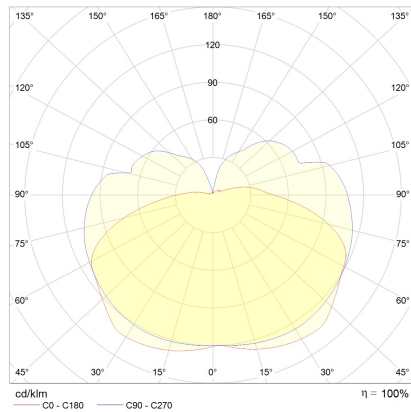

LIS

Type	wall/ceiling-luminaire
item nr.	48/2029.04
GTIN (EAN)	4022671109581

description

LIS, Wandleuchte%2CDeckenleuchte, chrome, LED not exchangeable, direct/indirect, IP44

material and dimensions

color	chrome
material	opal glass satinised
dimensions	L 600 mm x B 80 mm x H 120 mm
weight	1.3 kg

light and electric specifications

lightsource	LED not exchangeable
control	not dimmable
system demand	12 W
net	1,010 lm (luminaire/net)
gross	1,680 lm (LED-module/gross)
light color	2,900 K - 2,900 K
CRI	80-89
light emission	direct/indirect
degree of protection	IP44
protection class	1
Product type according to EU 2019/2015 and EU 2019/2020	containing product
Energy efficiency class of the built-in light source(s)	F