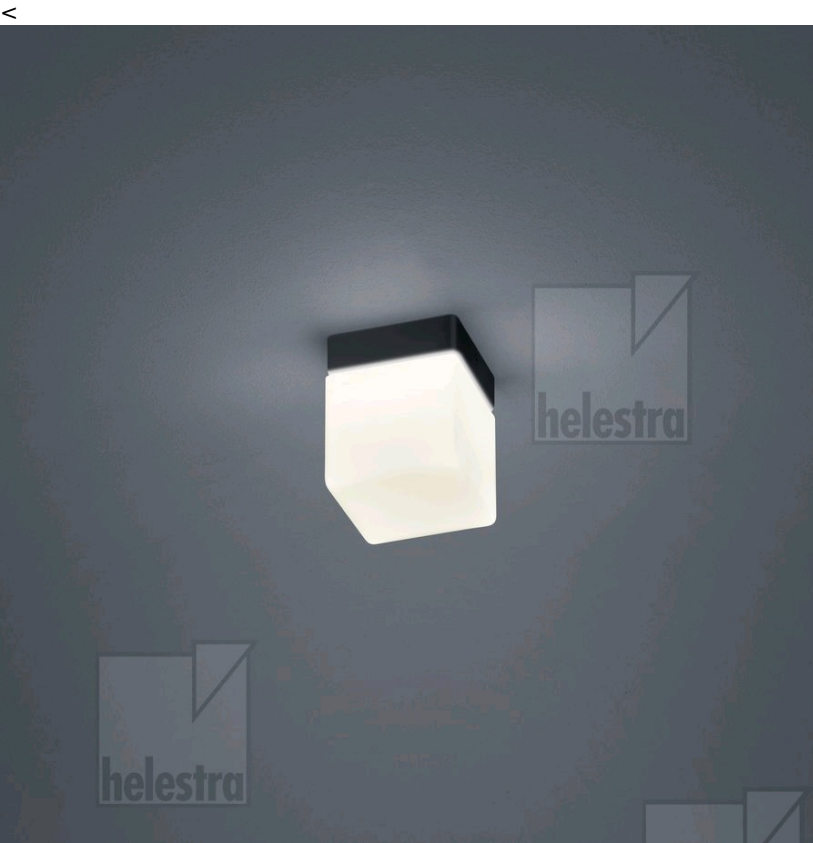

KETO

Type	ceiling luminaire
item nr.	15/1822.22
GTIN (EAN)	4022671115261

description

KETO, ceiling luminaire, mat black, LED not exchangeable, direct/indirect, IP44

material and dimensions

color	mat black
material	steel + opal glass satinised
dimensions	L 100 mm x B 100 mm x H 125 mm
weight	0.7 kg

light and electric specifications

lightsource	LED not exchangeable
control	not dimmable
system demand	6 W
net	410 lm (luminaire/net)
gross	630 lm (LED-module/gross)
light color	2,900 K - 2,900 K
CRI	90-100
light emission	direct/indirect
degree of protection	IP44
protection class	1
Product type according to EU 2019/2015 and EU 2019/2020	containing product
Energy efficiency class of the built-in light source(s)	F