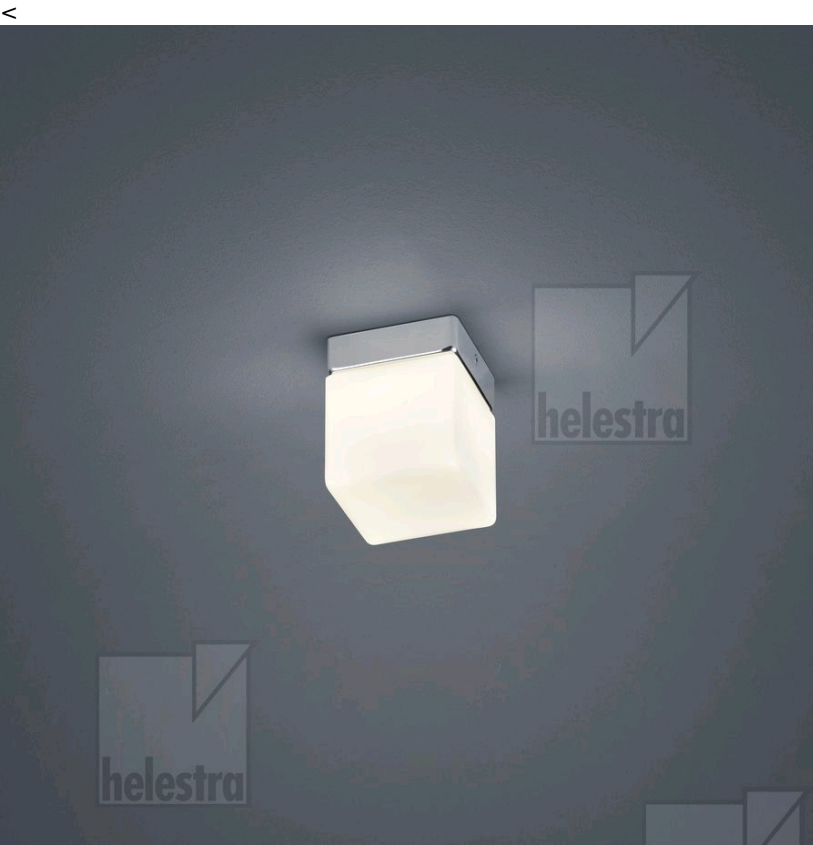

KETO

Type	ceiling luminaire
item nr.	15/1822.04
GTIN (EAN)	4022671104746

description

KETO, ceiling luminaire, chrome, LED not exchangeable, direct/indirect, IP44

material and dimensions

color	chrome
material	steel + opal glass satinised
dimensions	L 100 mm x B 100 mm x H 125 mm
weight	0.7 kg

light and electric specifications

lightsource	LED not exchangeable
control	not dimmable
system demand	6 W
net	410 lm (luminaire/net)
gross	630 lm (LED- module/gross)
light color	2,900 K - 2,900 K
CRI	90-100
light emission	direct/indirect
degree of protection	IP44
protection class	1
Product type according to EU 2019/2015 and EU 2019/2020	containing product
Energy efficiency class of the built-in light source(s)	F