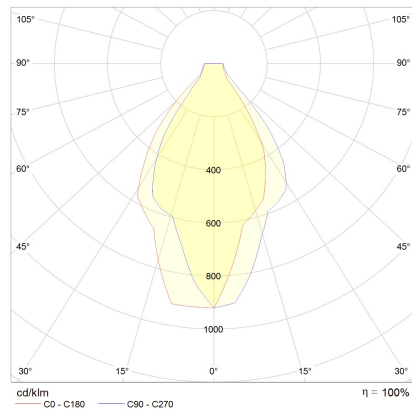

IVA

Type	recessed ceiling luminaire
item nr.	15/2041.00
GTIN (EAN)	4022671109338

description

IVA, recessed ceiling luminaire, white, LED not exchangeable, direct, IP44

material and dimensions

color	white
material	aluminium + satinised acrylic glass
dimensions	D 80 mm x H 25 mm
weight	0.2 kg

light and electric specifications

lightsource	LED not exchangeable
control	dimmable trailing/leading edge
Casambi	optionally available with CASAMBI control
system demand	5 W
net	480 lm (luminaire/net)
gross	560 lm (LED-module/gross)
light color	2,900 K - 2,900 K
CRI	90-100
light emission	direct
degree of protection	IP44
protection class	2
Product type according to EU 2019/2015 and EU 2019/2020	containing product
Energy efficiency class of the built-in light source(s)	F