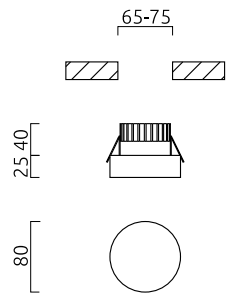

IVA

Type	recessed ceiling luminaire
item nr.	15/2041.00
GTIN (EAN)	4022671109338

description

IVA, recessed ceiling luminaire, white, LED not exchangeable, direct, IP44

material and dimensions

color	white
material	aluminium + satinised acrylic glass
dimensions	D 80 mm x H 25 mm
weight	0.2 kg

light and electric specifications

lightsource	LED not exchangeable
control	dimmable trailing/leading edge
Casambi	optionally available with CASAMBI control
system demand	5 W
net	480 lm (luminaire/net)
gross	560 lm (LED-module/gross)
light color	2,900 K - 2,900 K
CRI	90-100
light emission	direct
degree of protection	IP44
protection class	2
Product type according to EU 2019/2015 and EU 2019/2020	containing product
Energy efficiency class of the built-in light source(s)	F