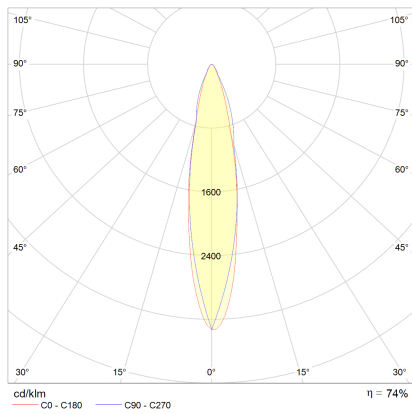

GOTO

Type	ceiling luminaire
item nr.	15/2013.22
GTIN (EAN)	4022671109185

description

GOTO, ceiling luminaire, mat black, LED replaceable by specialist, direct, IP54

material and dimensions

color	mat black
material	aluminium + glass lense clear
dimensions	D 120 mm x H 70 mm
weight	0.8 kg

light and electric specifications

lightsource	LED replaceable by specialist
control	dimmable trailing/leading edge
system demand	8.5 W
net	570 lm (luminaire/net)
gross	780 lm (LED-module/gross)
light color	2,700 K
CRI	90-100
light emission	direct
degree of protection	IP54
protection class	1
Product type according to EU 2019/2015 and EU 2019/2020	containing product
Energy efficiency class of the built-in light source(s)	F

120 mm
70 mm
185 mm