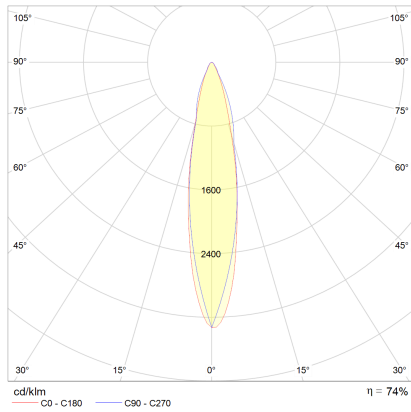

## material and dimensions

color	mat black
material	aluminium + glass lense clear
dimensions	D 120 mm x H 70 mm
weight	0.8 kg

## light and electric specifications

lightsource	LED replaceable by specialist
control	dimmable trailing/leading edge
system demand	8.5 W
net	570 lm (luminaire/net)
gross	780 lm (LED-module/gross)
light color	2,700 K
CRI	90-100
light emission	direct
degree of protection	IP54
protection class	1
Product type according to EU 2019/2015 and EU 2019/2020	containing product
Energy efficiency class of the built-in light source(s)	F