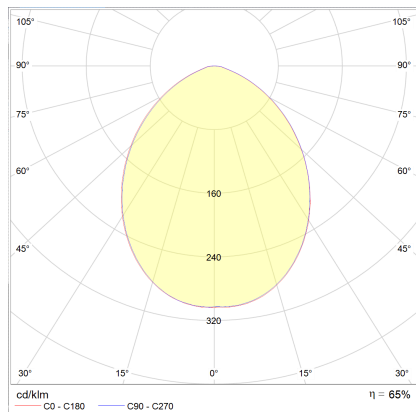

DORA

Type	ceiling luminaire
item nr.	15/1805.07
GTIN (EAN)	4022671106078

description

DORA, ceiling luminaire, mat white, LED replaceable by specialist, direct, IP20

material and dimensions

color	mat white
material	aluminium + glass satinised
dimensions	L 100 mm x B 100 mm x H 85 mm
weight	0.43 kg

light and electric specifications

lightsource	LED replaceable by specialist
control	not dimmable
system demand	7.5 W
net	540 lm (luminaire/net)
gross	880 lm (LED-module/gross)
light color	2,900 K
CRI	80-89
light emission	direct
degree of protection	IP20
protection class	1
Product type according to EU 2019/2015 and EU 2019/2020	containing product
Energy efficiency class of the built-in light source(s)	F