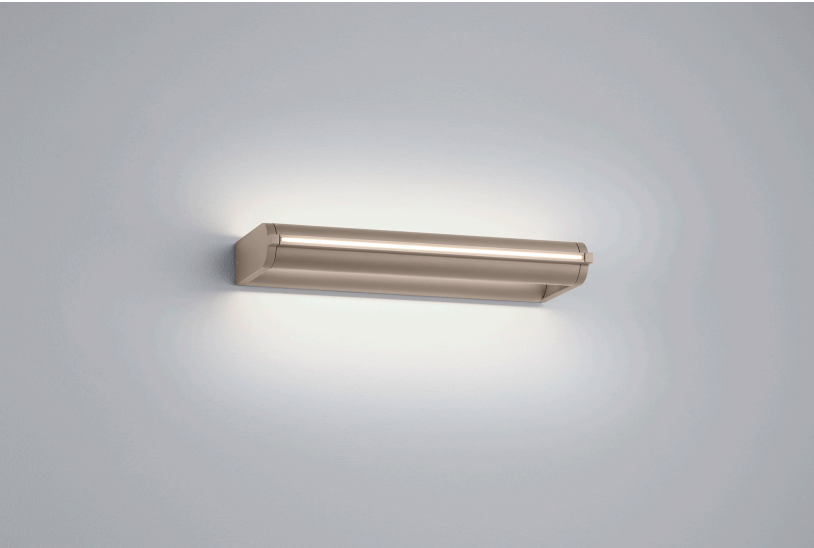

CIS

Typ	wall luminaire
item nr.	28/2718.70
GTIN (EAN)	4022671122399

description

Floor and wall lamp – with direct and indirect light

Lamp head rotatable 360°

Floor lamp includes a 3-step sensor dimmer

CIS, wall luminaire, coffee, LED replaceable by specialist, direct/indirect, IP20

material and dimensions

Farbe	coffee
Material	aluminium + satinised acrylic glass
dimensions	L 300 mm x B 40 mm x H 120 mm
weight	0.9 kg

light and electric specifications

lightsource	LED replaceable by specialist
Control	dimnable trailing/leading edge
system demand	13 W
net	1,140 lm (luminaire/net)
gross	1,620 lm (LED-module/gross)
light colour	2,700 K
CRI	90-100
Light emission	direct/indirect
degree of protection	IP20
protection class	1
Product type according to EU 2019/2015 and EU 2019/2020	containing product
Energy efficiency class of the built-in light source(s)	E