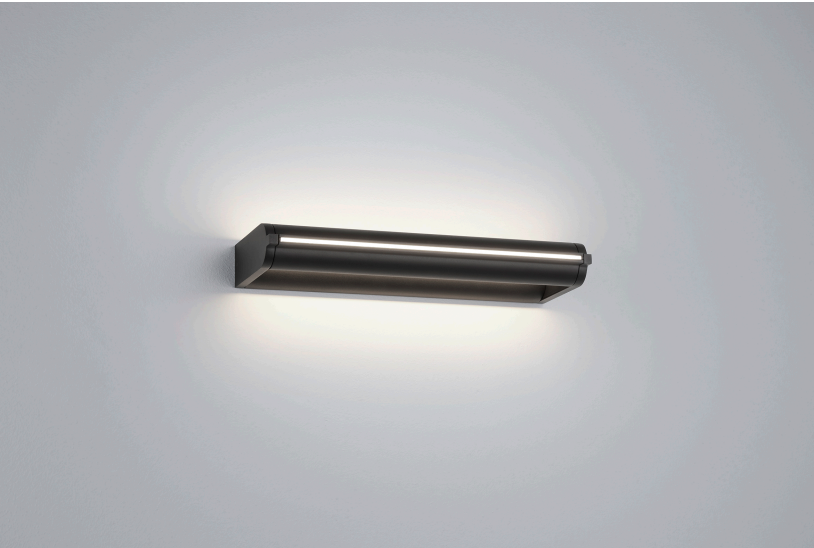

CIS

Typ	wall luminaire
item nr.	28/2718.22
GTIN (EAN)	4022671122382

description

Floor and wall lamp – with direct and indirect light

Lamp head rotatable 360°

Floor lamp includes a 3-step sensor dimmer

CIS, wall luminaire, mat black, LED replaceable by specialist, direct/indirect, IP20

material and dimensions

Farbe	mat black
Material	aluminium + satinised acrylic glass
dimensions	L 300 mm x B 40 mm x H 120 mm
weight	0.9 kg

light and electric specifications

lightsource	LED replaceable by specialist
Control	dimnable trailing/leading edge
system demand	13 W
net	1,140 lm (luminaire/net)
gross	1,620 lm (LED-module/gross)
light colour	2,700 K
CRI	90-100
Light emission	direct/indirect
degree of protection	IP20
protection class	1
Product type according to EU 2019/2015 and EU 2019/2020	containing product
Energy efficiency class of the built-in light source(s)	E