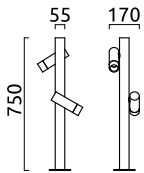

CILA

Type	bollard luminaire
item nr.	A292201.93
GTIN (EAN)	4022671115766

description

CILA, bollard luminaire, graphite, LED replaceable by specialist, direct, IP65

material and dimensions

color	graphite
material	aluminium + satinised acrylic diffuser
dimensions	D 170 mm x H 750 mm
weight	2 kg

light and electric specifications

lightsource	LED replaceable by specialist
control	not dimmable
system demand	12 W
net	780 lm (luminaire/net)
gross	1,260 lm (LED-module/gross)
light color	3,000 K
CRI	90-100
light emission	direct
degree of protection	IP65
protection class	1

Product type according to EU

2019/2015 and EU 2019/2020 containing product

Energy efficiency class of the built-in light source(s) F

accessory

name	CILA / LOCI Montageplatte Stahl verzinkt Ø 120x6 mm für Erdstück
item nr.	9037
short text	CILA, accessory, zinc-plated steel
name	Erdspeiß für Pollerleuchten Stahl verzinkt
item nr.	A19900
short text	ZUBEHOER, accessory, zinc- plated steel