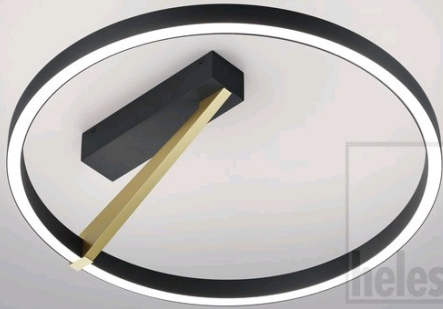

CHAZ

ceiling luminaire

item nr. **25/2402.28**

color	black -gold
material	aluminium + satinised acrylic diffuser
dimensions	D 450 mm x H 155 mm
lightsource	LED not exchangeable
control	dimnable trailing/leading edge
system demand	25 W
net	1,930 lm (luminaire/net)
gross	2,840 lm (LED-module/gross)
light color	2,700 K - 2,700 K
light emission	indirect
degree of protection	IP20