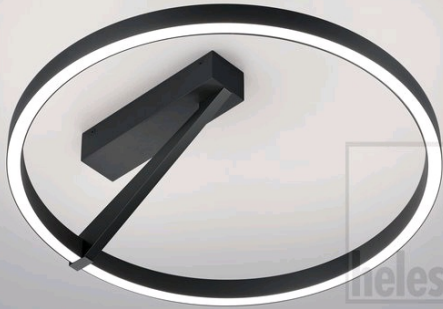

CHAZ

ceiling luminaire

item nr. **25/2402.22**

color	mat black
material	aluminium + satinised acrylic diffuser
dimensions	D 450 mm x H 155 mm
lightsource	LED not exchangeable
control	dimnable trailing/leading edge
system demand	25 W
net	1,930 lm (luminaire/net)
gross	2,840 lm (LED-module/gross)
light color	2,700 K - 2,700 K
light emission	indirect
degree of protection	IP20