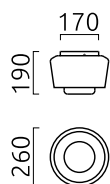

170

190

260

260