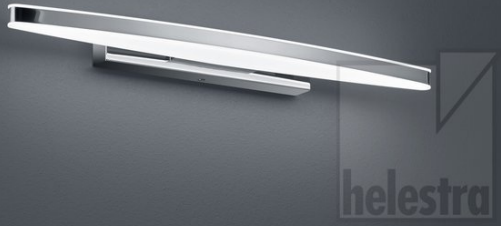

ARGO

wall luminaire

item nr. **18/1935.04**

color	chrome
material	steel + satinised acrylic glass
dimensions	L 40 mm x B 500 mm x H 100 mm
lightsource	LED not exchangeable
control	not dimmable
system demand	10 W
net	660 lm (luminaire/net)
gross	980 lm (LED-module/gross)
light color	2,900 K - 2,900 K
light emission	direct/indirect
degree of protection	IP44